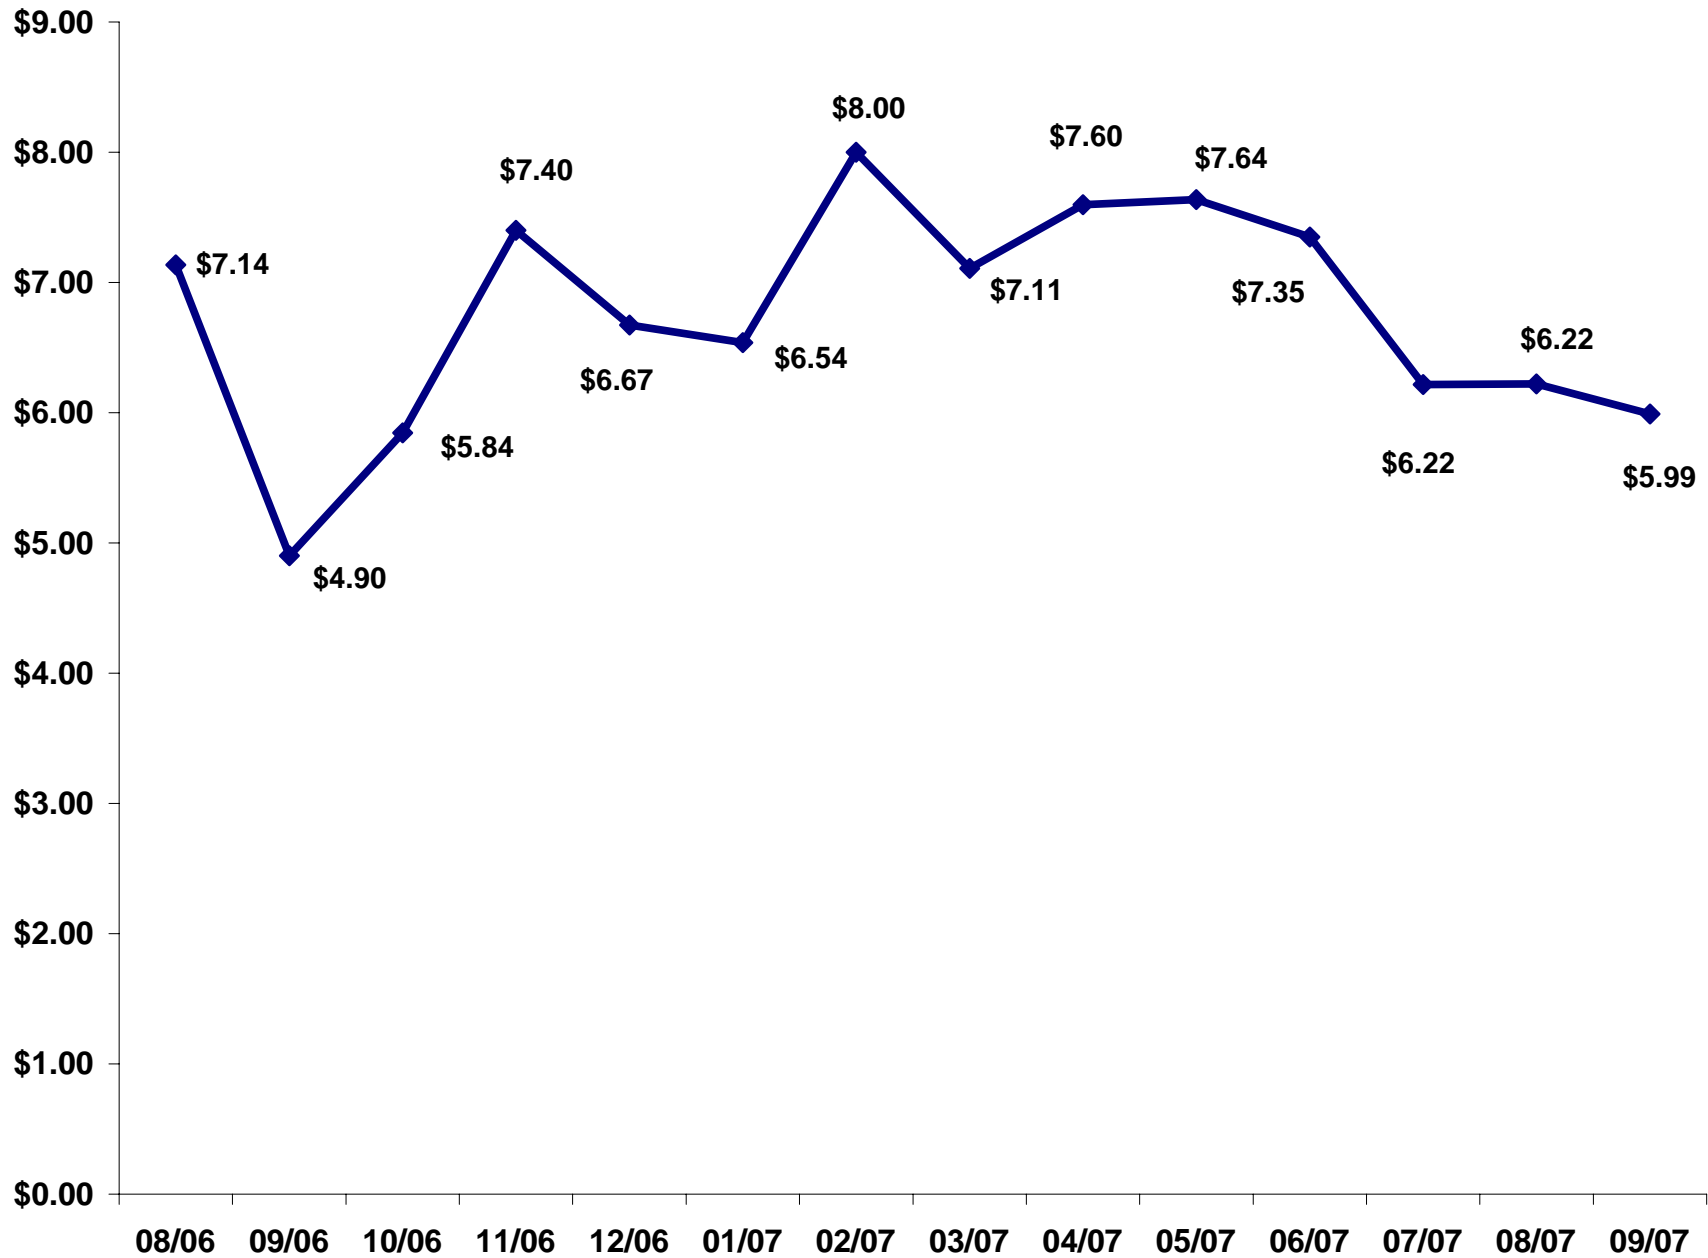

# NATURAL GAS SUPPLY ASSOCIATION HISTORIC MONTHLY AVERAGE HENRY HUB NATURAL GAS PRICES

Source: Gas Daily,

\* Prices through September 24, 2007