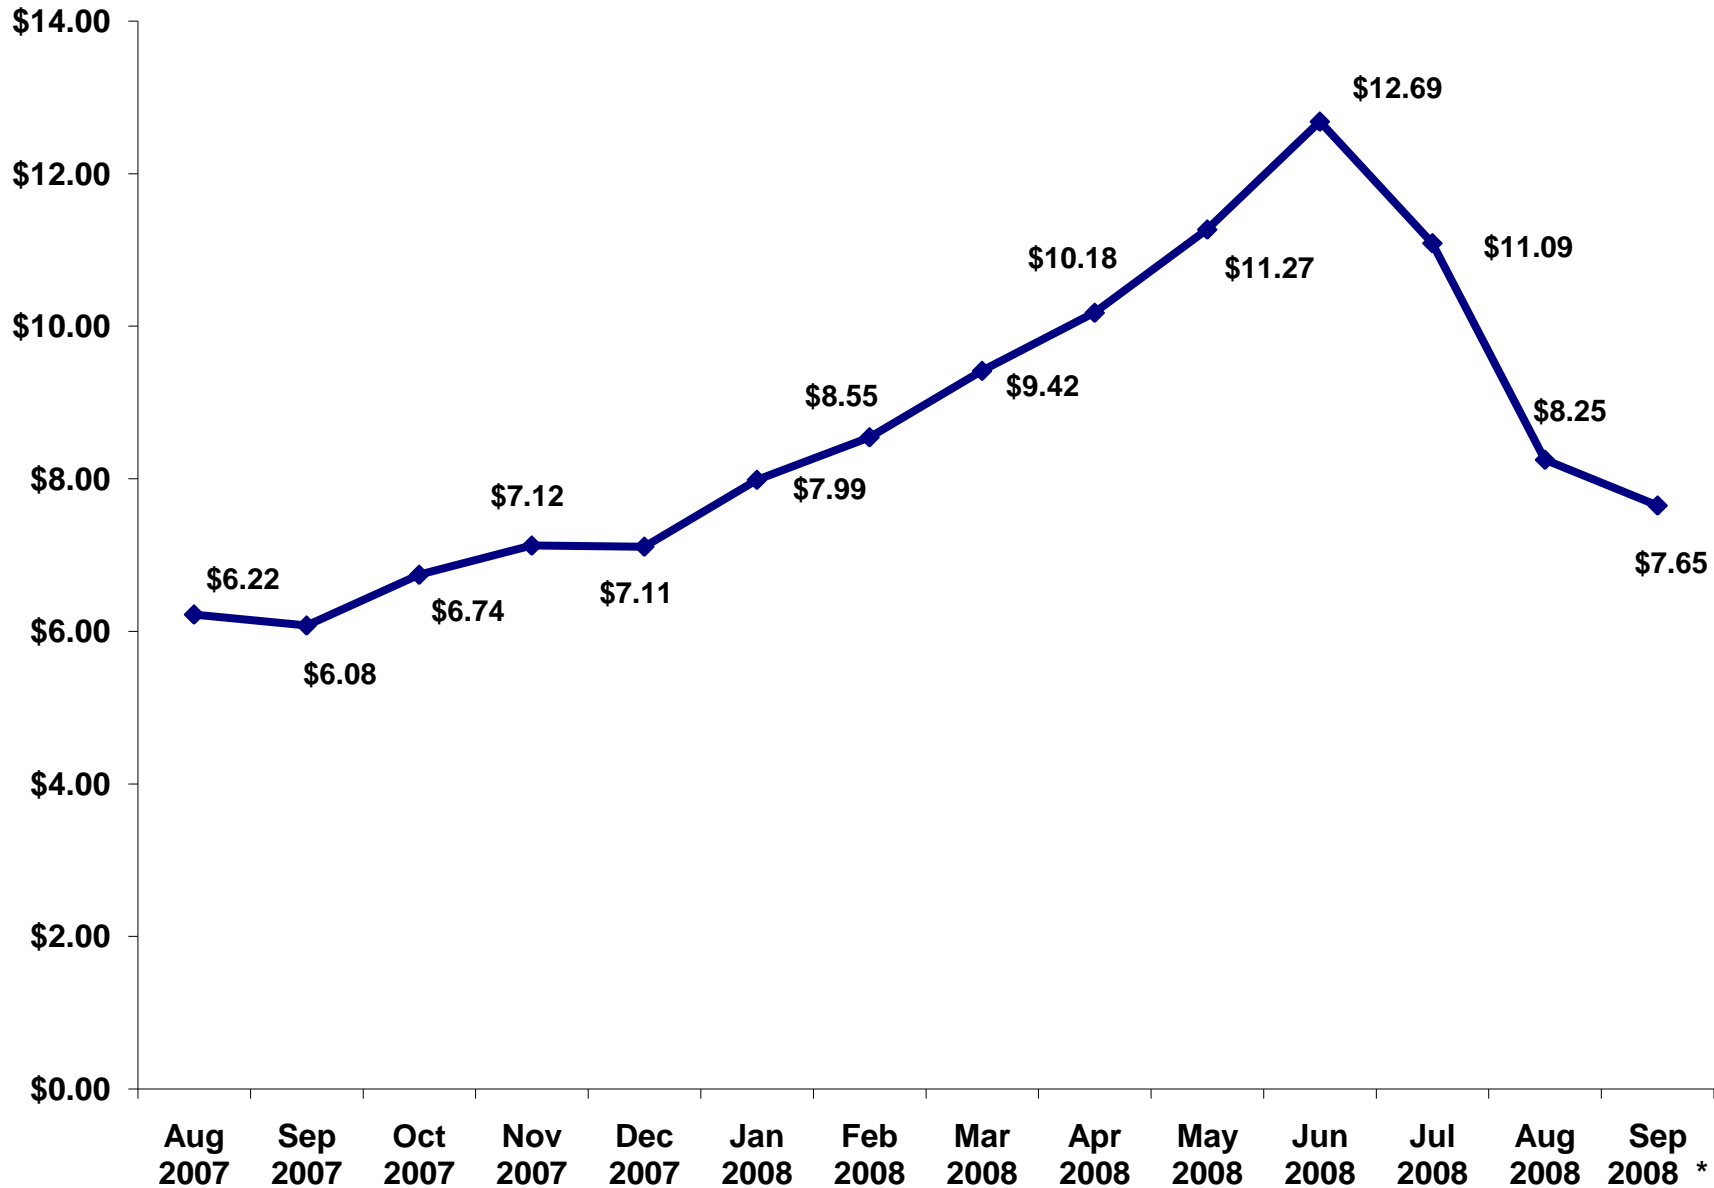

# NATURAL GAS SUPPLY ASSOCIATION HISTORIC MONTHLY AVERAGE HENRY HUB NATURAL GAS PRICES

Source: Gas Daily,

\* Prices through September 29, 2008